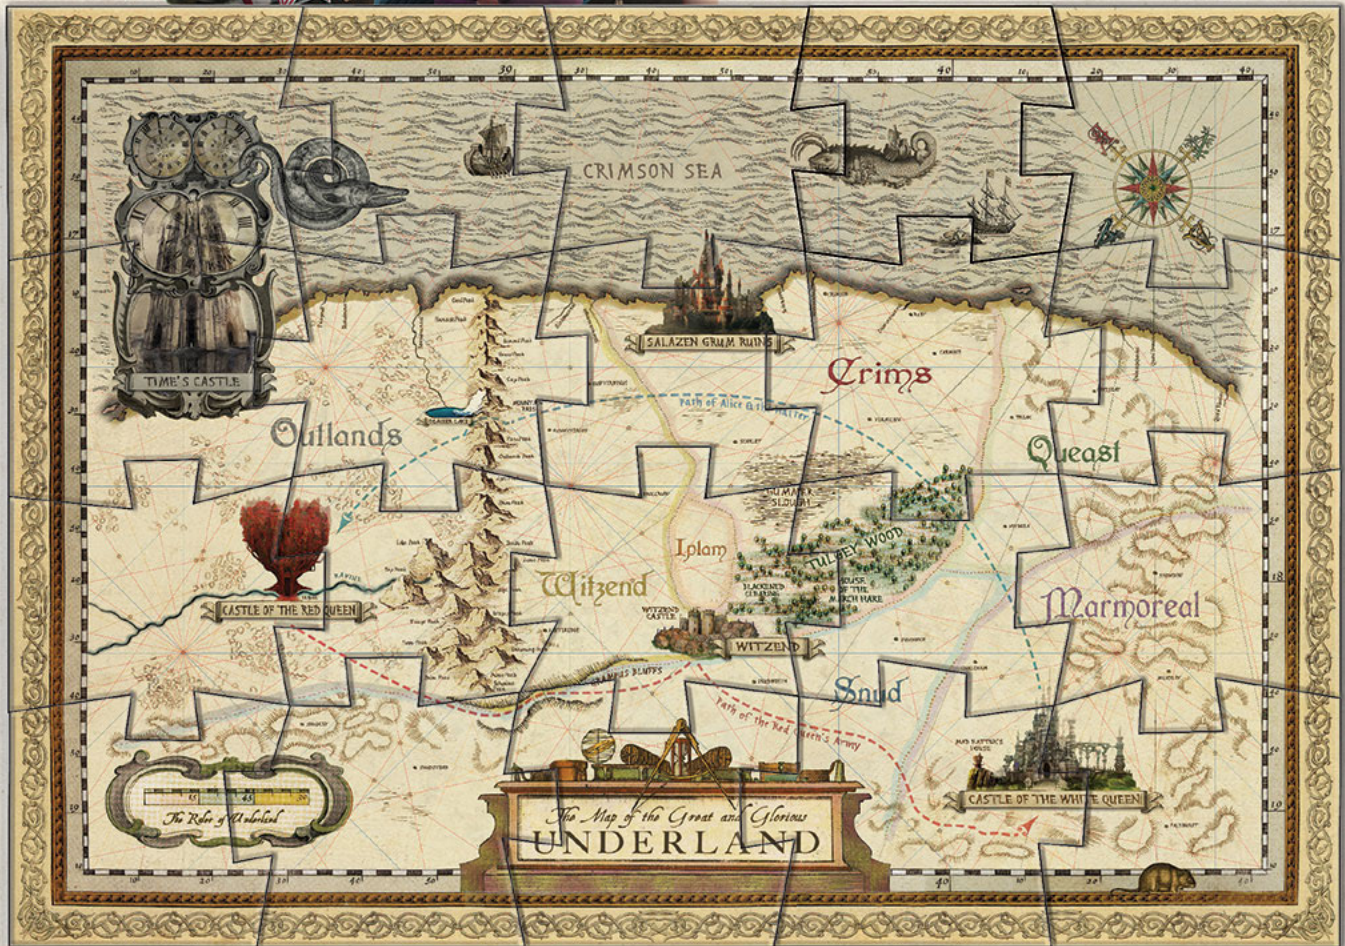

Disney  
**ALICE**  
THROUGH THE  
LOOKING  
GLASS

# GIANT JIGSAW MAP of UNDERLAND

**Print & Play**  
Create your very own giant jigsaw map of Underland as a challenge, a decoration or a gift!

**HOW TO  
MAKE YOUR  
GIANT JIGSAW  
MAP OF  
UNDERLAND**

**YOU WILL NEED:**

- Printer
- Scissors
- Card Stock
- Glue Stick
- Poster Board

**DIRECTIONS:**

- Step 1. Print all of the attached pages on thick paper or card stock.
- Step 2. Carefully cut out each puzzle piece.
- Step 3. Assemble your jigsaw puzzle pieces on a large poster board.
- Step 4. Glue each piece into place and let dry.
- Step 5. Hang your map of Underland on your wall!